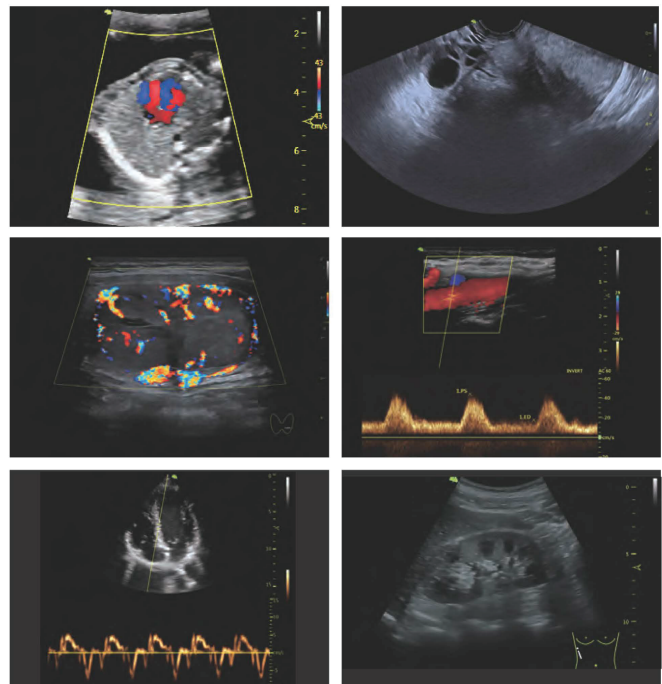

1. Auto Image Optimization

off

on

2. Auto Calculation

Auto OB

Just one click, the system will recognize the target automatically and the gestational age will be displayed there.

Auto IMT

Just one click, the system will display max, average values of intima thickness and valid points at the same time.

Excellent Image Quality

VFusion: Compounding technology together with RF-platform, VFusion helps to improve the image information, enhances contrast resolution and reduces the noise by scanning from different angles and combining those images.

VSpeckle: Reduces speckles in homogeneous tissue and enhance edge sharper than conventional image processing.

VTissue: Matches different acoustic velocity with different tissue automatically. It ensures the acquired image with more uniformity and accuracy.

Beyond Your Expectation

- » 15.6 inch LED display
- » Monitor can be tilted up to 40 degrees
- » Detachable probe holder
- » Support up to 3 probe ports
- » Battery lasting for about 1.5 hours
- » Support CWD, ECG, 4D function
- » Support WiFi/Bluetooth connectivity
- » Support transducer: A2-5C, A4-12L, A1-4P, A4-9E, A3-6D