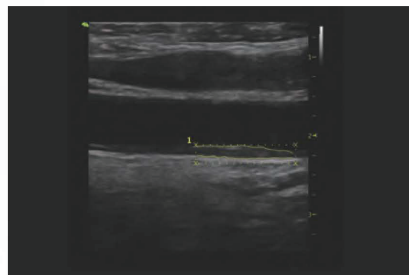

1. Auto Image Optimization

off

on

2. Auto Calculation

Auto OB

Just one click, the system will recognize the target automatically and the gestational age will be displayed there.

Auto IMT

Just one click, the system will display max, average values of intima thickness and valid points at the same time.

Excellent Image Quality

VFusion: Compounding technology together with RF-platform, VFusion helps to improve the image information, enhances contrast resolution and reduces the noise by scanning from different angles and combining those images.

VSpeckle: Reduces speckles in homogeneous tissue and enhance edge sharper than conventional image processing.

VTissue: Matches different acoustic velocity with different tissue automatically. It ensures the acquired image with more uniformity and accuracy.

Beyond Your Expectation

- » 15.6 inch LED display
- » Monitor can be tilted up to 40 degrees
- » Detachable probe holder
- » Support up to 3 probe ports
- » Battery lasting for about 1.5 hours
- » Support CWD, ECG, 4D function
- » Support WiFi/Bluetooth connectivity
- » Support transducer: A2-5C, A4-12L, A1-4P, A4-9E, A3-6D